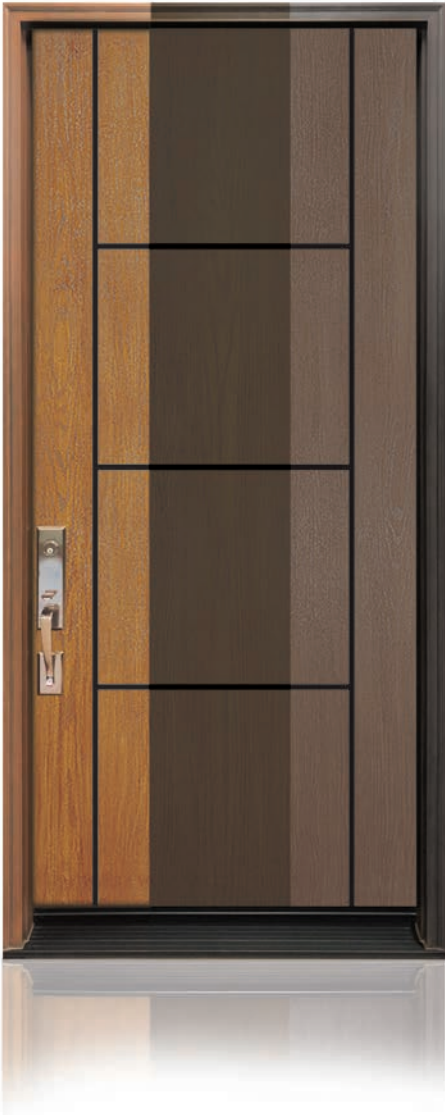

Antique Grey

Teak

Fruitwood

Mahogany

Golden Oak

Cherry

Concord Black

PAINT COLOUR GUIDE