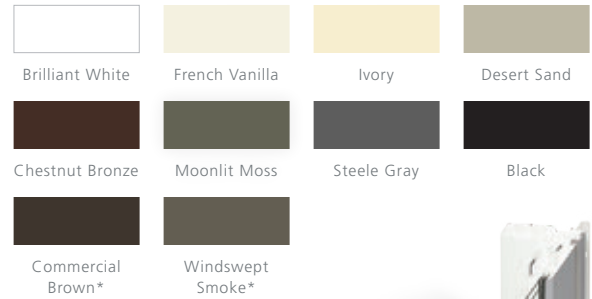

WINDOW STYLES

Pick a window that suits your style.

GLASS OPTIONS

Customize your window glass.

COLOURS

Paint your world with your favourite palette.

GRILLE OPTIONS

Enjoy a variety of grille materials and patterns.

EXTERIOR OPTIONS

Frame the outside of your window.

INTERIOR OPTIONS

Match your home décor.

The following pages are an overview of some of the features available in the world of windows.

WILLMAR VINYL WINDOWS

Sandblasted

COLOURS

Full exterior colours now available on Slider and Single-Hung windows.

SOLID COLOURS

FULL EXTERIOR & BRICKMOULD COLOURS

*Gentek Colour Match

Variances in photography and printing may cause colours shown in this catalogue to vary from the actual finish.